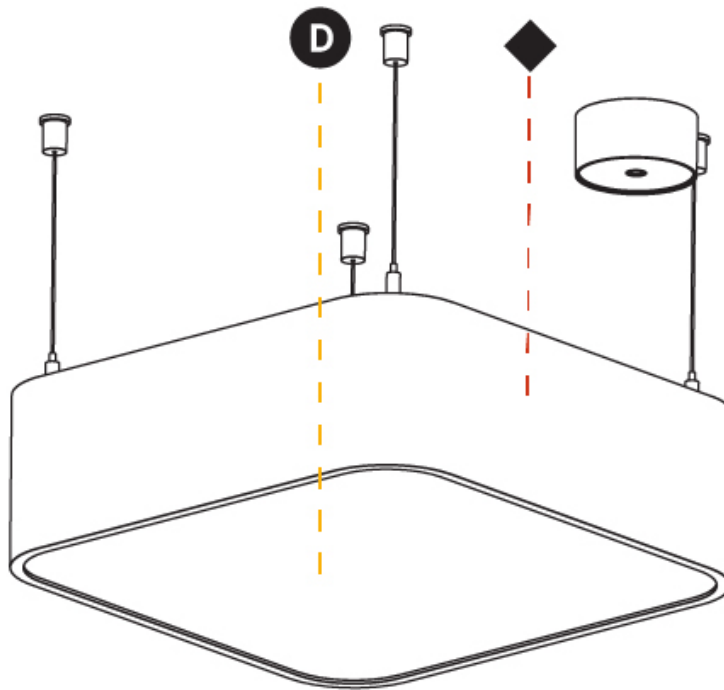

SMOOTHY STANDARD SUSPENSION

A31672-

PROJECT _____

TYPE _____

SPECIFIER _____

QUANTITY _____

DATE _____

A