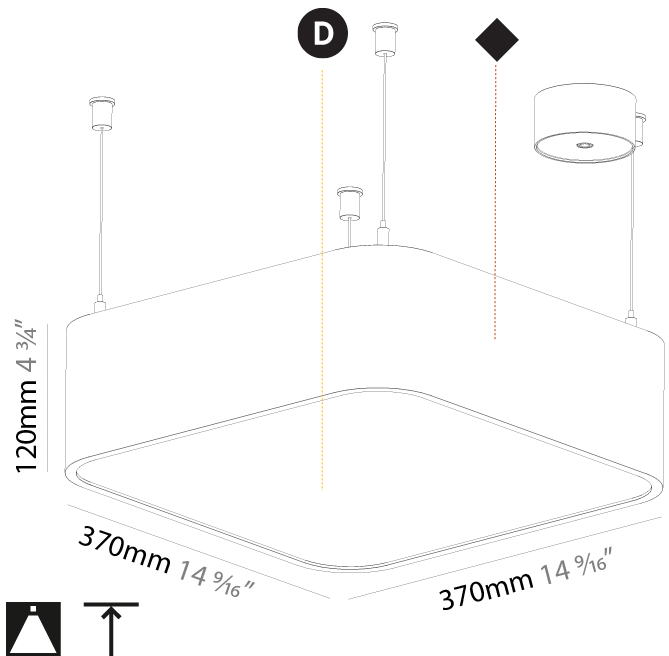

GENERAL

Series: Smoothy
Subseries: Smoothy Standard
Brand: Prolicht
Division: Architectural
Mounting Type: Suspension
Mounting Location: Ceiling
Subcategory: Ambient

PHYSICAL

Shape: Square
Length (mm): 370
Length (in): 14 ³/₁₆"
Width (mm): 370
Width (in): 14 ³/₁₆"
Height (mm): 120
Height (in): 4 ³/₄"
Max. Overall Height (mm): 2120
Max. Overall Height (in): 83 ⁷/₁₆"
Light Distribution: Direct
Weight (kg): 4.15
Weight (lbs): 9.13
Diffuser: PMMA - Opal or Micro-Prism
Fixture Finish: SSR / BKV / CWI / CRY / HAB / UFT / ITA / RUA / FTG / MYG / LOD / PUS / FRO / FUP / KIA / POP / BLS / SPG / MEY / GOH / GUM / CHC / COM / ABZ / JAG / OBR / MOS / ROR
Fixture Material: Extruded Aluminum / Steel
Cable Details: 2000mm / 78 3/4"

ELECTRICAL

Lamp Type: LED (Zhaga Standard)
Input Wattage (W): 12
Total Output Wattage (W): 10
Dimming: Non-Dimmable
Driver Included: Yes
Driver Location: Integrated
Driver Type: Constant Current - Universal
Driver Class: Class 2
Input Voltage (V): 120 - 277
Constant Current (MA): 350
Upon Request: (Not included - see components) Integral: 0-10Vdc dimming / Phase dimming 120Vac only

LED

Color Temperature (°K): 3000 / 3500 / 4000
Max. Delivered Lumen (lm): 1380 / 1401 / 1430
CRI: >80 CRI
Efficiency (%): 82.7
Lamp Life (hrs): 50000

OPTICAL

RATINGS AND CERTIFICATIONS

Certified By: Certified for North American Standards
IP rating: IP20